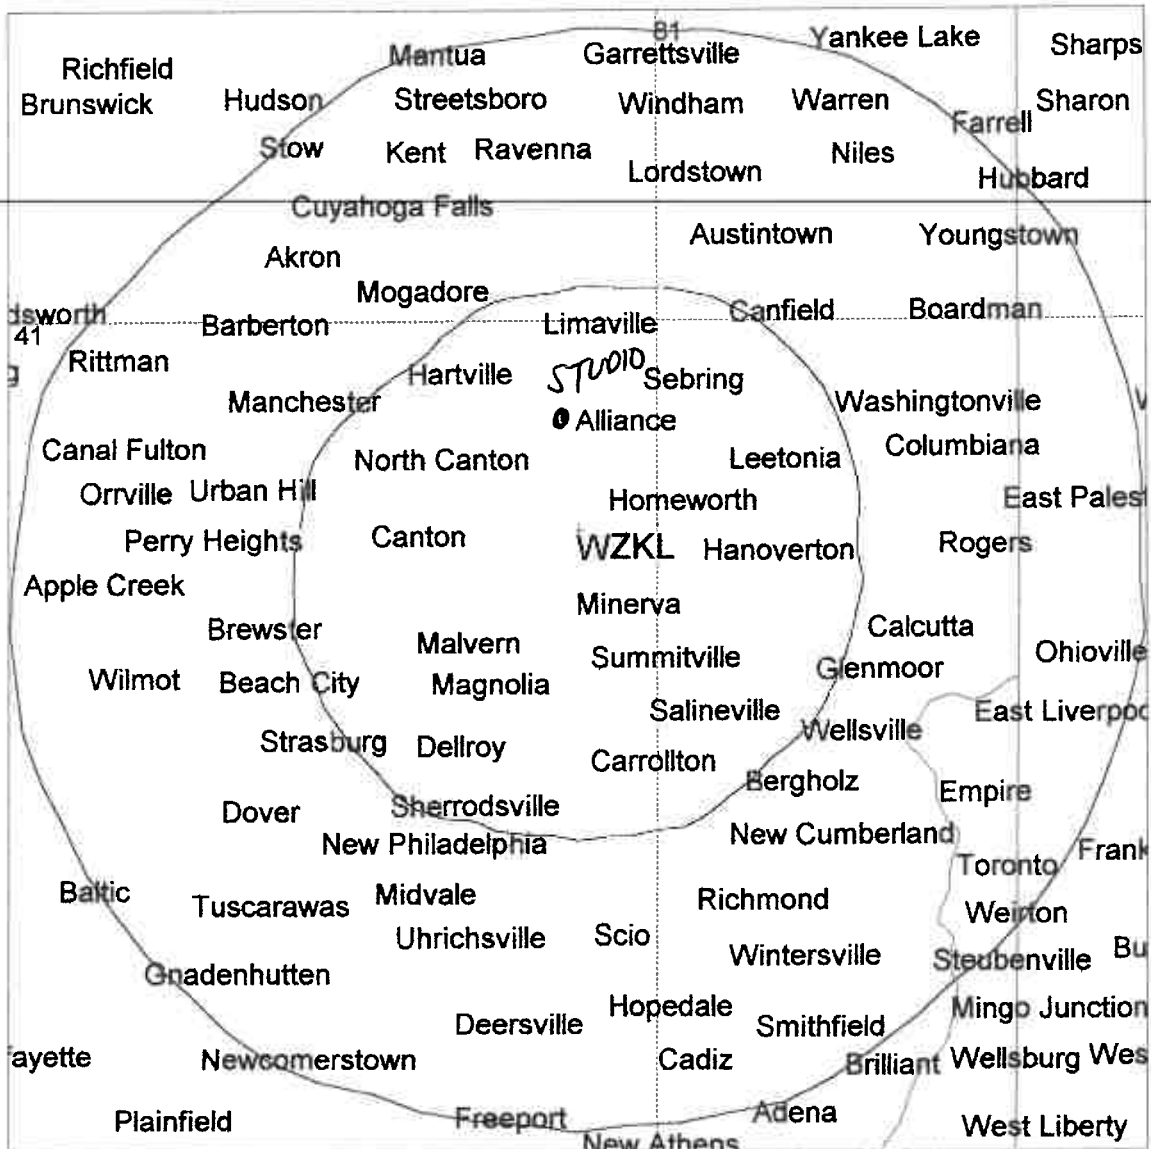

WPSQ

Copyright (c) 1996 RadioSoft

Scale 1:835800

25 Km

— FM Service

— FM City Grade

— State Borders

..... Lat-Lon Grids